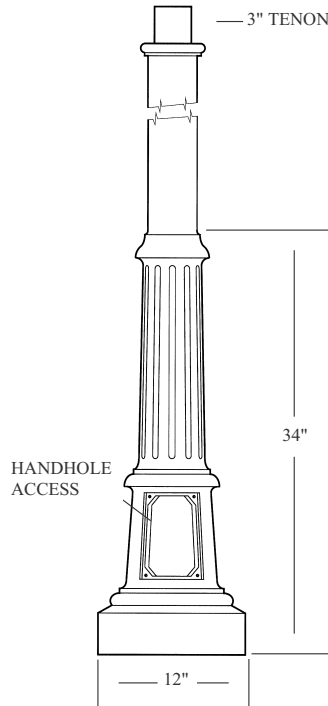

**POLE/BASE**

SEQUOIA LIGHTING SYSTEMS

**NOSTALGIA**

**DESIGN  
PBN901**

**NOSTALGIA**

**DENVER SERIES**

**POLE BASE DATA**

**SHAFT OPTIONS**

**SPECIFICATIONS**

Lighting standards shall be all aluminum, one piece construction. All aluminum alloys comply with metallurgical and mechanical properties set forth in the Aluminum Association Standards. Each pole is tapered and fluted or smooth upper base design resting on the lower base section.

**SHAFT**

The shaft is extruded from ASTM 6061 aluminum alloy tubing or tapered ASTM 6063. Each pole has a fluted or smooth, tapered or straight upper section on a cast aluminum decorative base. Located in the decorative base of the standard is a large handhole door opening with cover for easy wiring access and fusing.

**ORDERING NUMBER LOGIC**

| PRODUCT I.D. | SHAFT TYPE  | OVERALL HT.  | MATERIAL TYPE                                  | COLOR  | OPTIONS   |
|--------------|---|--|--|--|---|
| SL-PBN901    | 3 = 3" Dia. Smooth<br>4 = 4" Dia. Smooth<br>5 = 4" Dia. Fluted<br>6 = 3"- 4" Tapered Fluted<br>7 = 3" - 4" Tapered Smooth | 08 = 8'<br>10 = 10'<br>12 = 12'<br>14 = 14'<br>16 = 16'<br>00 = Custom HT. | AA = Aluminum<br>CS = Cast Iron<br>CC = Custom | BL = Black<br>BR = Bronze<br>VP = Verde Patina<br>GY = Gray<br>UP = Unpainted<br>CC = Custom | OR = Receptacle<br>OB = Banner Arms<br>OC = Custom Logo<br>OS = Signage<br>AB = Anchor Bolts<br>OO = None |