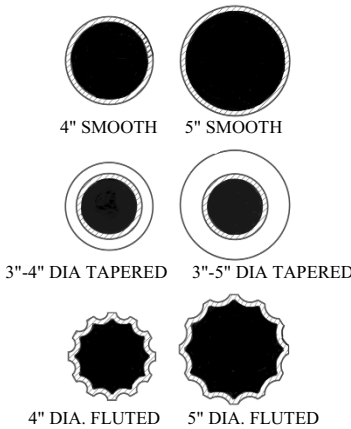

**POLE/BASE**

SEQUOIA LIGHTING SYSTEMS

**NOSTALGIA**

**DESIGN  
PBN901**

**NOSTALGIA**

**DENVER SERIES**

**POLE BASE DATA**

**SHAFT OPTIONS**

**SPECIFICATIONS**

Lighting standards shall be all aluminum, one piece construction. All aluminum alloys comply with metallurgical and mechanical properties set forth in the Aluminum Association Standards. Each pole is tapered and fluted or smooth upper base design resting on the lower base section.

**SHAFT**

The shaft is extruded from ASTM 6061 aluminum alloy tubing or tapered ASTM 6063. Each pole has a fluted or smooth, tapered or straight upper section on a cast aluminum decorative base. Located in the decorative base of the standard is a large handhole door opening with cover for easy wiring access and fusing.

**ORDERING NUMBER LOGIC**

| PRODUCT I.D. | SHAFT TYPE  | OVERALL HT.  | MATERIAL TYPE                                  | COLOR  | OPTIONS   |
|--------------|---|--|--|--|---|
| SL-PBN901    | 3 = 3" Dia. Smooth<br>4 = 4" Dia. Smooth<br>5 = 4" Dia. Fluted<br>6 = 3"- 4" Tapered Fluted<br>7 = 3" - 4" Tapered Smooth | 08 = 8'<br>10 = 10'<br>12 = 12'<br>14 = 14'<br>16 = 16'<br>00 = Custom HT. | AA = Aluminum<br>CS = Cast Iron<br>CC = Custom | BL = Black<br>BR = Bronze<br>VP = Verde Patina<br>GY = Gray<br>UP = Unpainted<br>CC = Custom | OR = Receptacle<br>OB = Banner Arms<br>OC = Custom Logo<br>OS = Signage<br>AB = Anchor Bolts<br>OO = None |