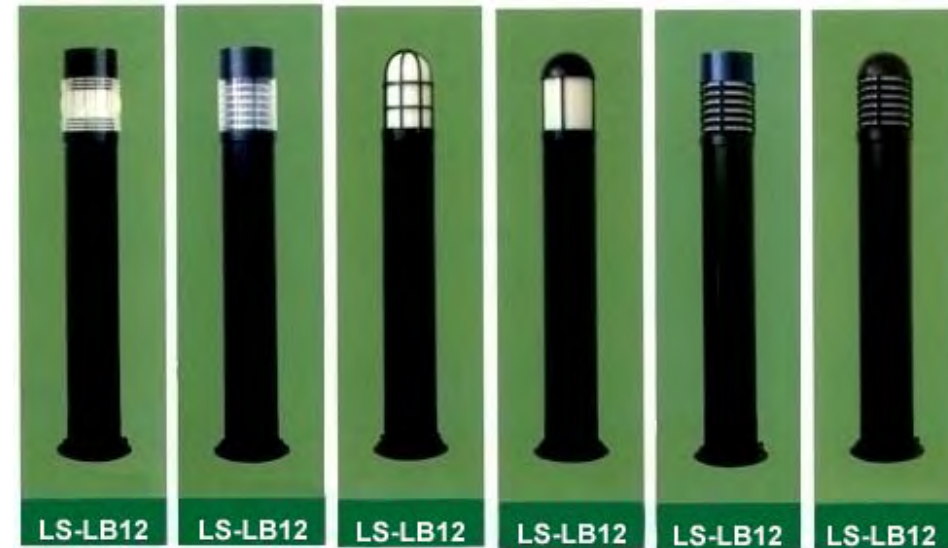

GARDEN BOLLARD